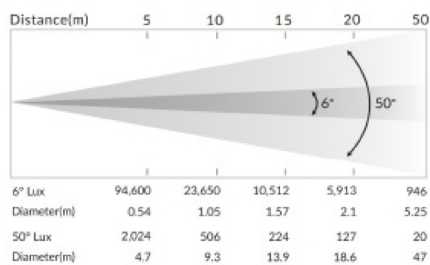

PHOTOMETRICS DIAGRAM