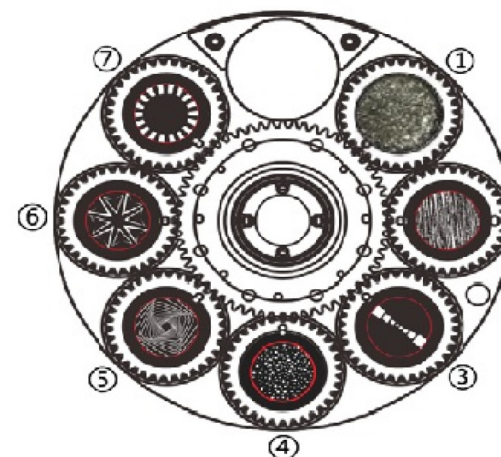

## PHOTOMETRICS DIAGRAM

## FUNCTIONAL EFFECT

CMY+CTO

Color Wheel

STATIC GOBO WHEEL

ROTATING GOBO WHEEL

Animation Wheel

Framing Module

Linear Iris

4-Facet Prism 4-Facet Linear Prism Frost Filter

## DIMENSIONS